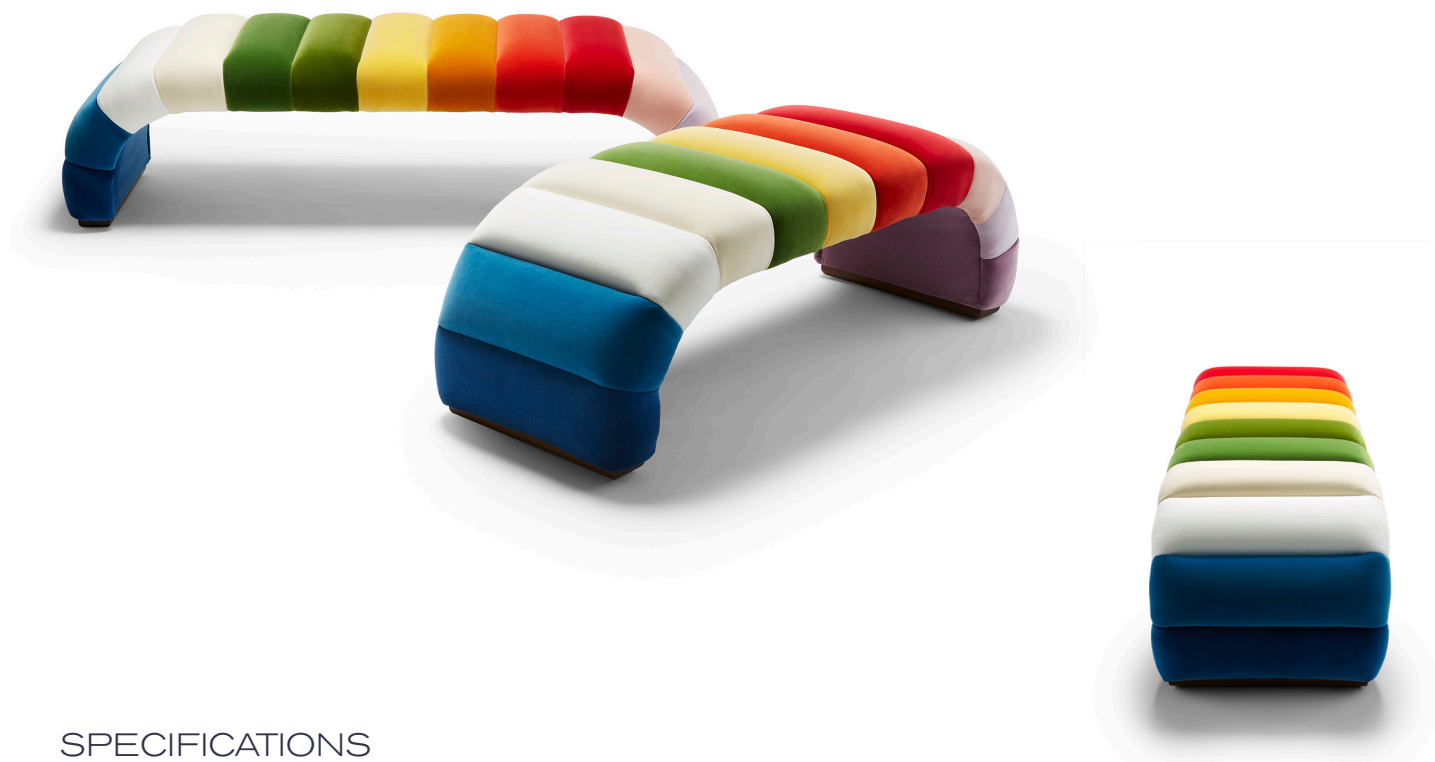

THE FLEURE LAETUS

SPECIFICATIONS

CONSTRUCTION:

Shown here upholstered in a special selection of Designers Guild cotton velvets, with feet in oiled walnut.

Available in standard and midi size.

Construction: Solid beech and birch frame with a webbed seat featuring a channeled design.

MEASUREMENTS:

STANDARD: H43 x L160 x D52cm's
MIDI: H43 x L128 x D47cm's

REGISTERED DESIGN NO:

FINISH OPTIONS

MATERIALS:	FINISHES:	COM REQUIREMENTS (M)*:
Walnut	Oiled / Ebonised / Black Lacquered	N/A (Special Edition)