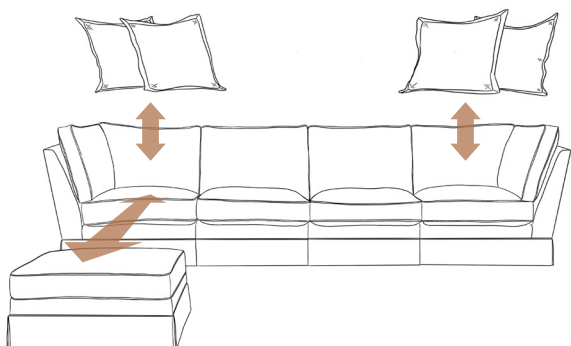

### MEASUREMENTS:

H74 x L142 x D90cm's (2 Seater Armless)

H74 x L250 x D90cm's (3 Seater Sofa)

H74 x L320 x D90cm's (4 Seater Sofa)

H42 x L70 x D70cm's (Footstool)

## CONFIGURATIONS

4 SEATER SOFA

3 SEATER SOFA

4 SEATER WITH FOOTSTOOL

3 SEATER WITH FOOTSTOOL

4 SEATER WITH 2 SEATER ARMLESS & FOOTSTOOL

3 SEATER WITH 2 SEATER ARMLESS