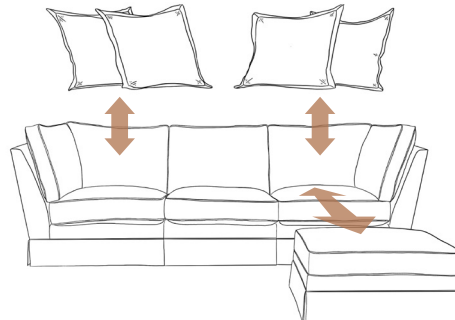

Construction: Solid beech frame with coil sprung seat featuring loose feather & down wrapped CMHR foam core cushions, whilst the back and side cushions are all feather & down.

\*Scatter cushions are available separately.

### MEASUREMENTS:

H74 x L142 x D90cm's (2 Seater Armless)

H74 x L250 x D90cm's (3 Seater Sofa)

H74 x L320 x D90cm's (4 Seater Sofa)

H42 x L70 x D70cm's (Footstool)

## CONFIGURATIONS

4 SEATER SOFA

3 SEATER SOFA

4 SEATER WITH FOOTSTOOL

3 SEATER WITH FOOTSTOOL

4 SEATER WITH 2 SEATER ARMLESS & FOOTSTOOL

3 SEATER WITH 2 SEATER ARMLESS