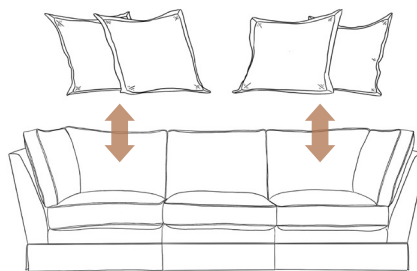

3 SEATER SOFA