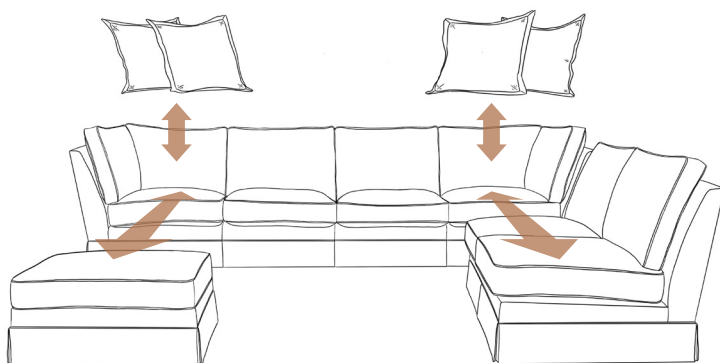

### MEASUREMENTS:

H74 x L142 x D90cm's (2 Seater Armless)

H74 x L250 x D90cm's (3 Seater Sofa)

H74 x L320 x D90cm's (4 Seater Sofa)

H42 x L70 x D70cm's (Footstool)

## CONFIGURATIONS

4 SEATER SOFA

3 SEATER SOFA

4 SEATER WITH FOOTSTOOL

3 SEATER WITH FOOTSTOOL

4 SEATER WITH 2 SEATER ARMLESS & FOOTSTOOL

3 SEATER WITH 2 SEATER ARMLESS