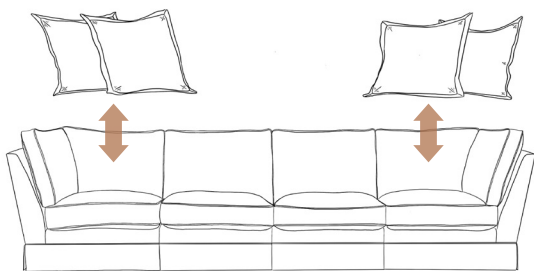

THE ENCHANTÉ MODULAR SOFA

CONFIGURATIONS

4 SEATER SOFA