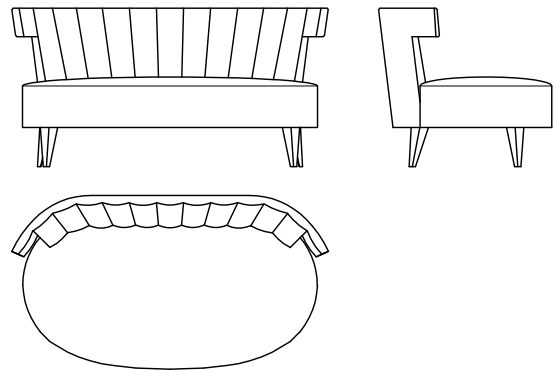

THE ISABELLA SOFA

SPECIFICATIONS

CONSTRUCTION:

Shown here upholstered in Metaphores Zig Zag Poudre, with legs in black lacquered walnut.

Construction: Solid walnut legs, with a solid beech and birch frame, featuring a pocket sprung seat and an individually fluted back.

Passes BS EN 16139: 2013 Test Level 2

MEASUREMENTS:

H71 x L140 x D75cm's (Seat Height 40cm's)

REGISTERED DESIGN NO:

4042937

FINISH OPTIONS

MATERIALS:	FINISHES:	COM REQUIREMENTS (M)*:
Walnut	Oiled / Ebonised / Black Lacquered	+5.0 Fabric
		*Patterned fabrics, please provide repeat